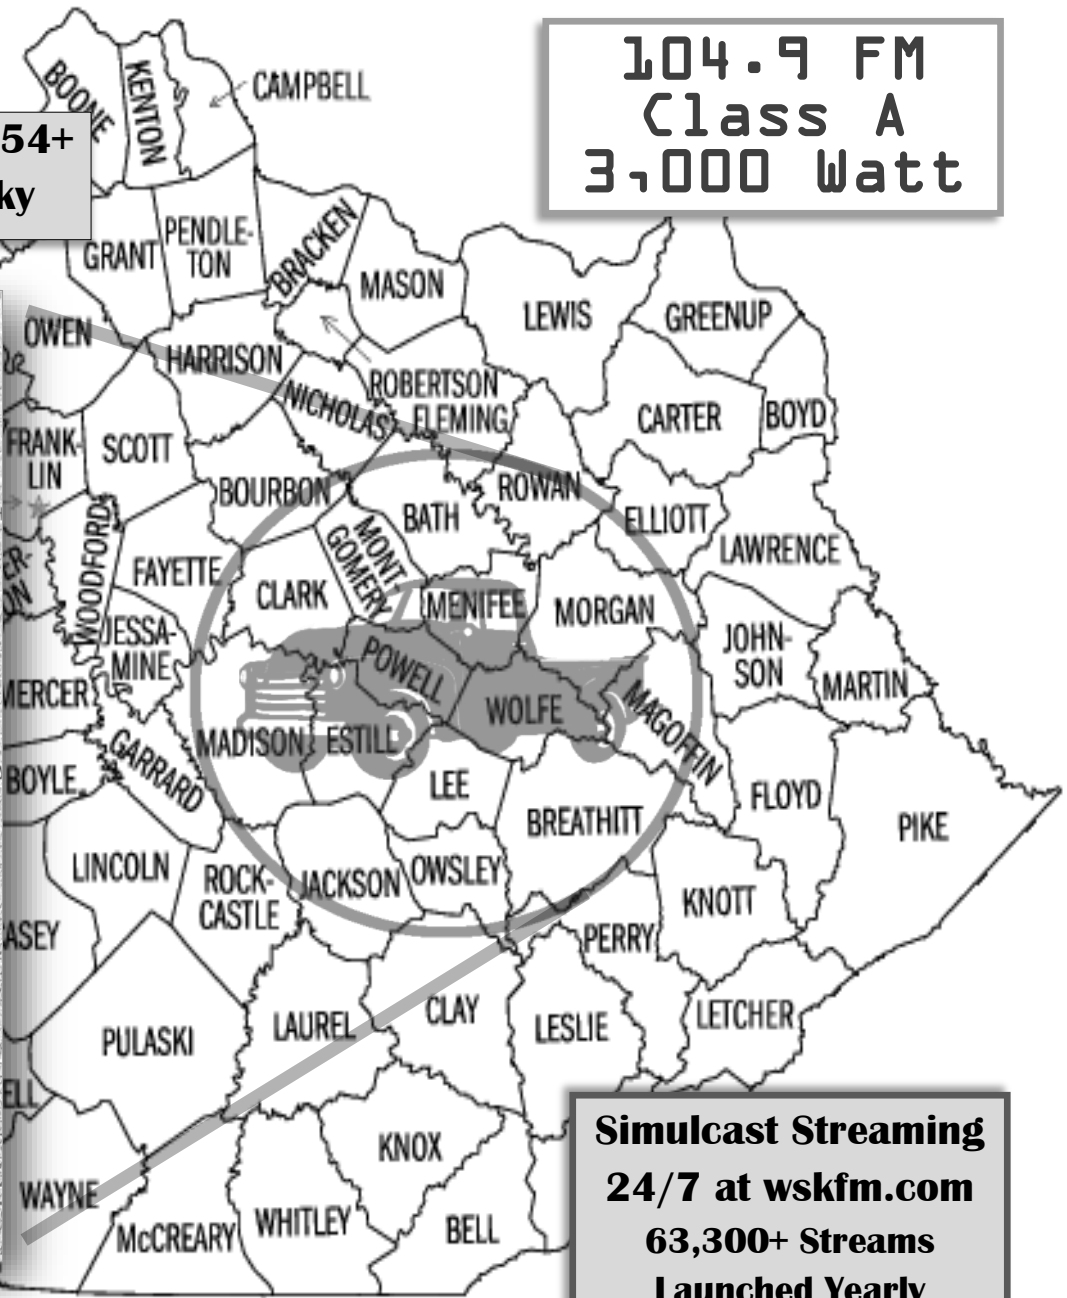

You're in Pickup Country

**Potential Reach 210,754+
East/Central Kentucky**

**104.9 FM
Class A
3,000 Watt**

**Simulcast Streaming
24/7 at wskfm.com
63,300+ Streams
Launched Yearly**

PUT RADIO TO WORK FOR YOU TODAY 606.663.2811 WSKVFM.COM