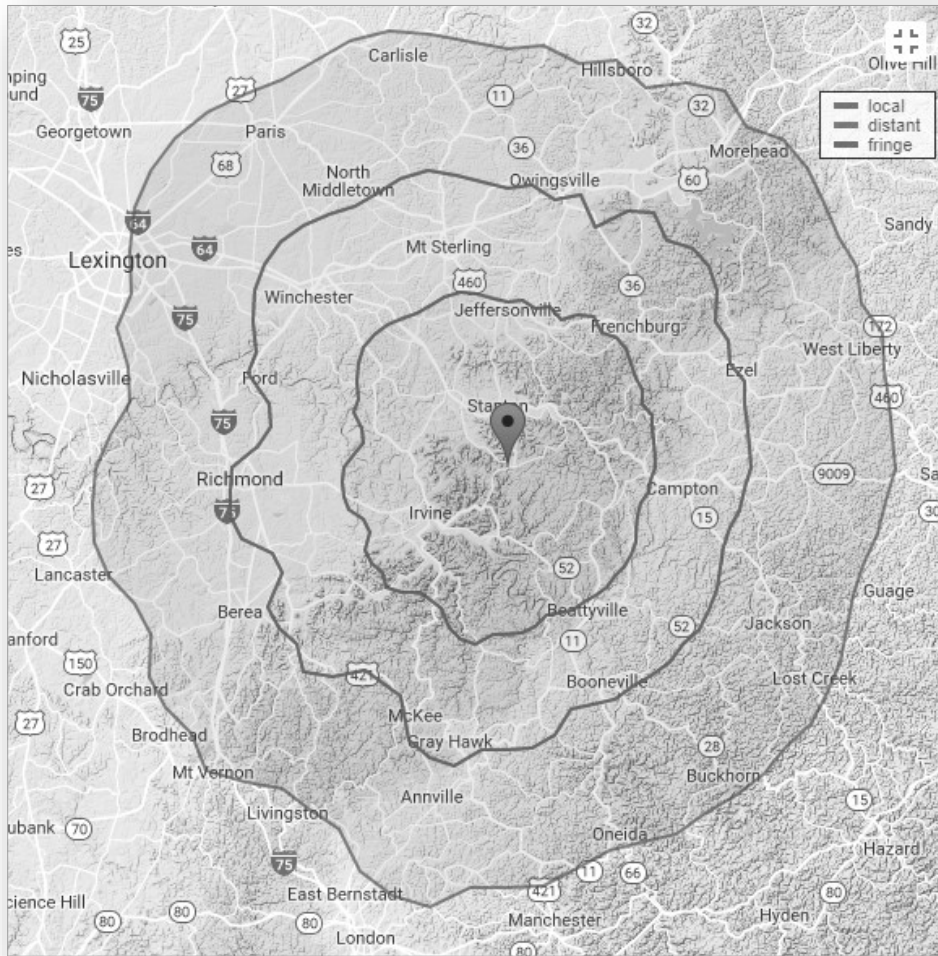

You're in Pickup Country

**Potential Reach 210,754+
East/Central Kentucky**

**Simulcast Streaming
24/7 at wskfm.com
63,300+ Streams
Launched Yearly**

**104.9 FM
Class A
3,000 Watt ERP**

PUT RADIO TO WORK FOR YOU TODAY 606.663.2811 WSKVFM.COM