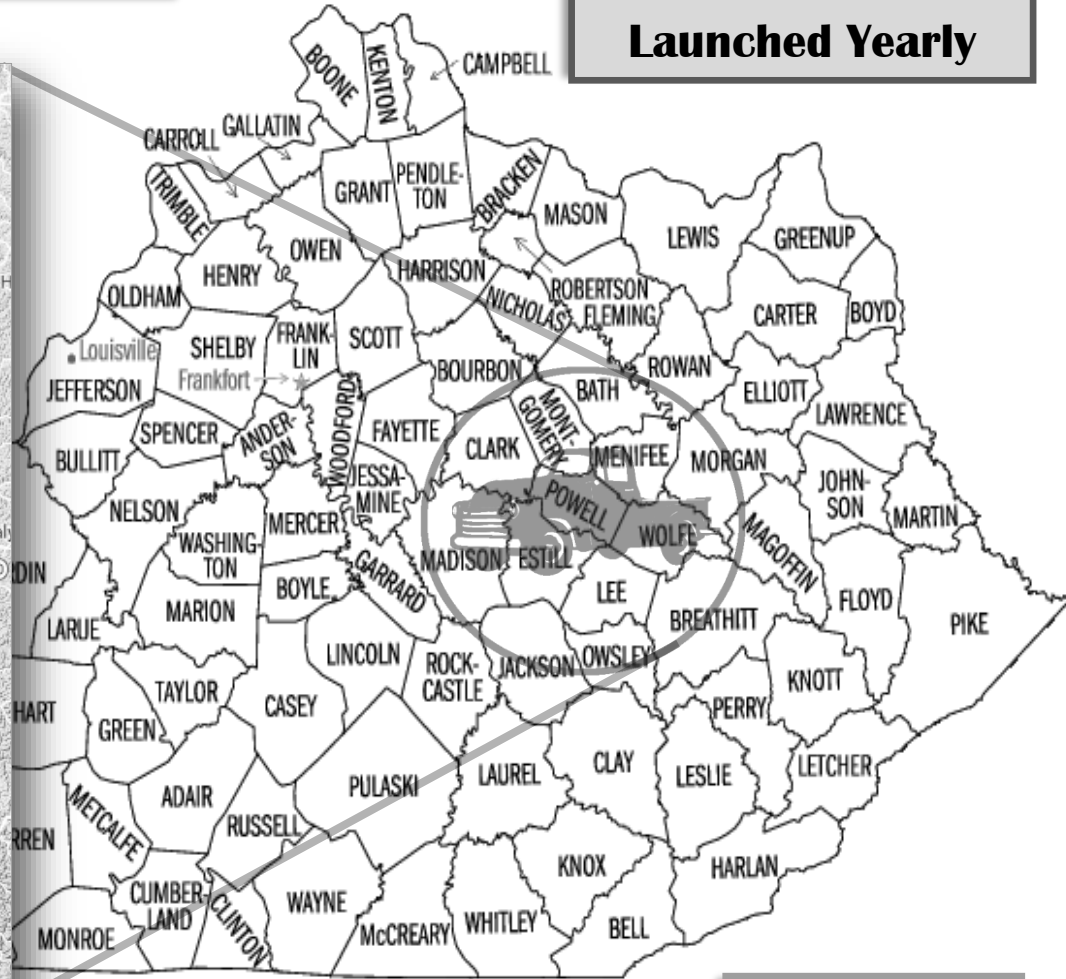

You're in Pickup Country

**Potential Reach 210,754+
East/Central Kentucky**

**Simulcast Streaming
24/7 at wskfm.com
63,300+ Streams
Launched Yearly**

**104.9 FM
Class A
3,000 Watt ERP**

PUT RADIO TO WORK FOR YOU TODAY 606.663.2811 WSKVFM.COM